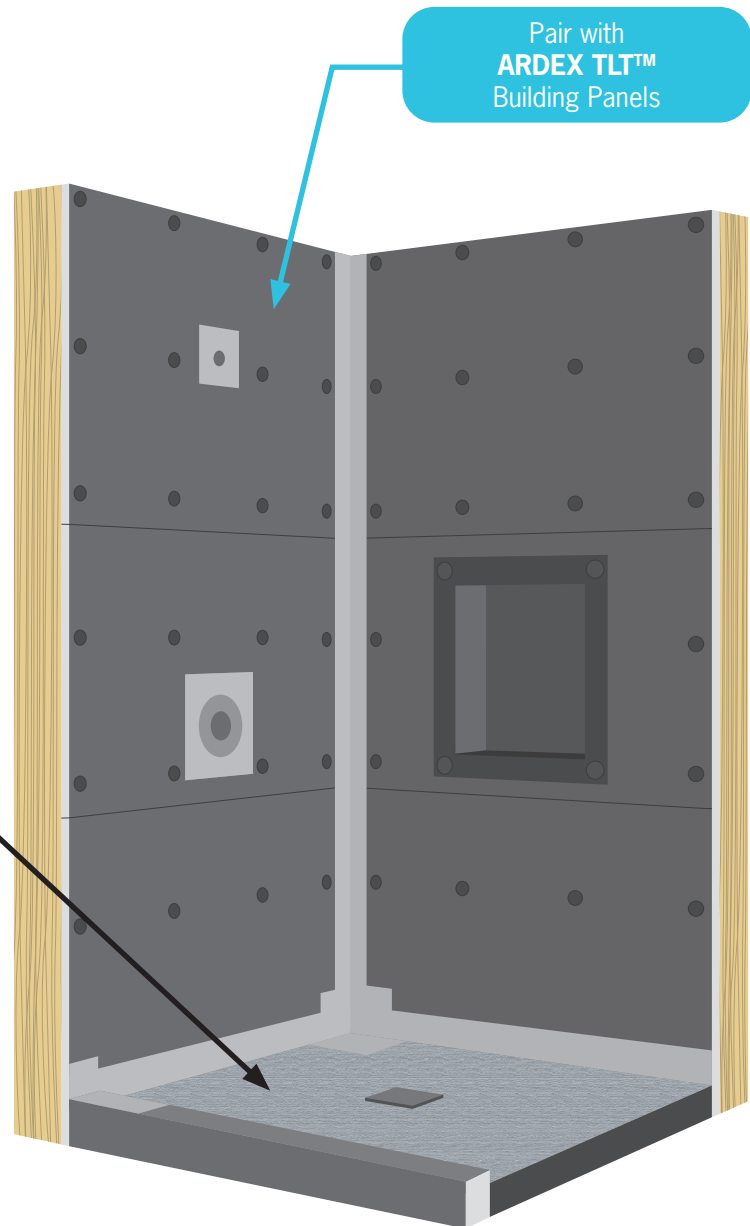

ARDEX TLT™ Shower Bases*

NO SEAMS, NO FAILURES!

- Patent-pending, built-in drain assembly with seamless topside integration
- Time & Labor savings
 - a. Pre-sloped
 - b. Multi-level waterproof protection
 - c. No plumber required
- No limit on tile size and type
 - a. Mosaics can be installed without epoxy!
- Customizable
 - a. Any size, any shape, various drain locations

APPLICATION

- All-in-One Solution
- Installs easily, quickly and securely

SIMPLY SECURE & WATERTIGHT

- Highly durable & watertight

MAXIMUM COMPRESSION STRENGTH

- Ability to withstand high point loading without reinforcement

48" x 48" Center Drain*

*ARDEX TLT™ Shower Bases + Integrated Drains are patent pending

tile & stone
Installation Systems

www.ardexamericas.com

BUILT BY
YOU
backed by **ARDEX**

ARDEX TLT™ Shower Bases*

Center Drain Shower Bases*

36" x 48"

36" x 60"

48" x 48"

48" x 72"

72" x 72"

Off-Center Drain Shower Bases*

Dimensions

32" x 60" (81 cm x 152 cm)