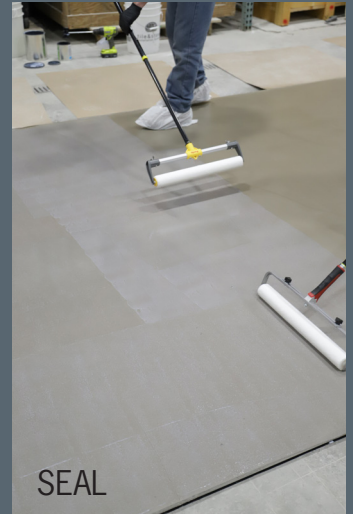

ARDEX R 54™ SEALER SYSTEM

ARDEX R 54™ Sealer System

Designed specifically for the ARDEX Surfaces line up of Toppings and polishable overlays it provides added protection from common stains and excessive wear. This durable system can be installed and open for light traffic in under 8 hours. It can be open to full traffic in 24 hours and reaches its final cure in just 72 hours.

ARDEX R 54 AP™

Primer for ARDEX R 54 Performance Sealer for Stain & Wear Protection

ARDEX R 54 SG™

Performance Sealer for Stain & Wear Protection (Hi-Gloss Top Coat)

ARDEX R 54 SM™

Performance Sealer for Stain & Wear Protection (Matte Top Coat)